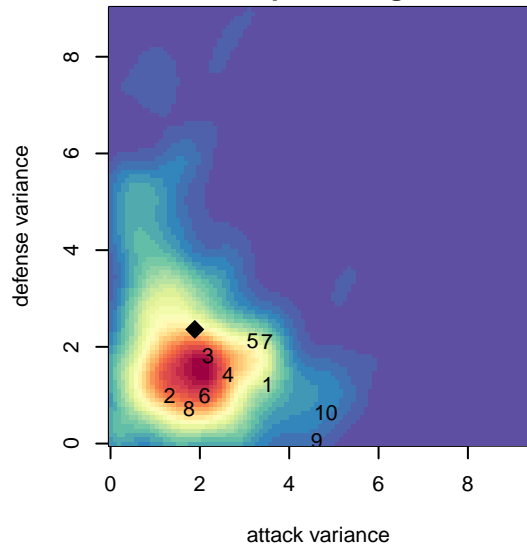

# Indie Chicas Cyan G05

Indie Chicas FC  
 Eagle, ID  
 G05 total strength=665  
 attack=1.1 defense=0.36  
 fall league = Idaho D3 U12 East U12  
 spr league = Spr Idaho D3 U12 South

alt names used:  
 2005 INDIE CHICAS CYAN  
 2005 INDIE CHICAS CYAN (ID)  
 INDIE CHICAS2005 CYAN  
 2005 INDIE CHICAS CYAN

Venues played:  
 2016 Idaho D3 U12 East U12  
 2016 GEM State Challenge U12G Silver West L  
 2016 FC Nova Fall Showcase U11/U12 Silver  
 2016 Spr Idaho D3 U12 South

**Indie Chicas Cyan G05**  
 Dots are actual minus expected GF (blue circles) and GA (red triangles).  
 Blue line is smoothed change in attack strength. Red is smoothed change in defense strength.

**attack and defense variance (black dot)  
relative to other teams  
and top 10 in region**

**attack and defense rating  
relative to others at age  
and all opponents in last 13 months**

**Performance relative to 13 month average**