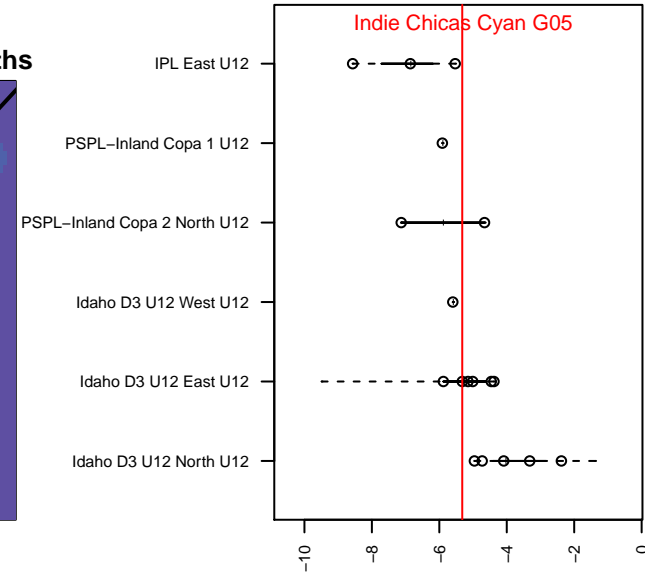

# Indie Chicas Cyan G05

Indie Chicas FC  
 Eagle, ID  
 G05 total strength=665  
 attack=1.1 defense=0.36  
 fall league = Idaho D3 U12 East U12  
 spr league = Spr Idaho D3 U12 South

alt names used:  
 2005 INDIE CHICAS CYAN  
 2005 INDIE CHICAS CYAN (ID)  
 INDIE CHICAS2005 CYAN  
 2005 INDIE CHICAS CYAN

Venues played:  
 2016 Idaho D3 U12 East U12  
 2016 GEM State Challenge U12G Silver West L  
 2016 FC Nova Fall Showcase U11/U12 Silver  
 2016 Spr Idaho D3 U12 South

**Indie Chicas Cyan G05**  
 Dots are actual minus expected GF (blue circles) and GA (red triangles).  
 Blue line is smoothed change in attack strength. Red is smoothed change in defense strength.

**attack and defense variance (black dot)  
relative to other teams  
and top 10 in region**

**attack and defense rating  
relative to others at age  
and all opponents in last 13 months**

**Performance relative to 13 month average**